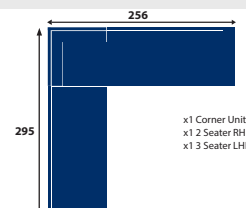

3 Seater Sofa

Height: 94 Width: 219 Depth: 102

2 Seater Sofa

Height: 94 Width: 186 Depth: 102

Cuddler

Height: 94 Width: 141 Depth: 102

Chair

Height: 94 Width: 101 Depth: 102

3 Str Sofa LHF/RHF

Height: 94 Width: 193 Depth: 102

2 Seater Sofa LHF/RHF

Height: 94 Width: 157 Depth: 102

Cuddler LHF/RHF

Height: 94 Width: 114 Depth: 94

Chaise LHF/RHF

Height: 94 Width: 96 Depth: 162

Corner Unit

Height: 94 Width: 98 Depth: 98

Feature Footstool

Height: 30 Width: 90 Depth: 90

Suggested Configurations

Small Corner

Large Corner

Extra Large Corner