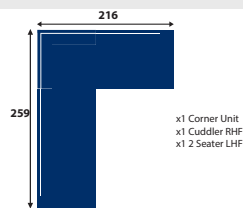

3 Seater Sofa

Height: 94 Width: 219 Depth: 102

2 Seater Sofa

Height: 94 Width: 186 Depth: 102

Cuddler

Height: 94 Width: 141 Depth: 102

Chair

Height: 94 Width: 101 Depth: 102

3 Str Sofa LHF/RHF

Height: 94 Width: 193 Depth: 102

2 Seater Sofa LHF/RHF

Height: 94 Width: 157 Depth: 102

Cuddler LHF/RHF

Height: 94 Width: 114 Depth: 94

Chaise LHF/RHF

Height: 94 Width: 96 Depth: 162

Corner Unit

Height: 94 Width: 98 Depth: 98

Feature Footstool

Height: 30 Width: 90 Depth: 90

Suggested Configurations

Small Corner

Large Corner

Extra Large Corner