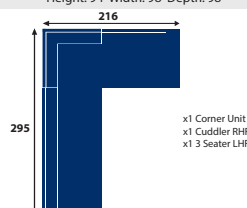

3 Seater Sofa

Height: 94 Width: 219 Depth: 102

2 Seater Sofa

Height: 94 Width: 186 Depth: 102

Cuddler

Height: 94 Width: 141 Depth: 102

Chair

Height: 94 Width: 101 Depth: 102

3 Str Sofa LHF/RHF

Height: 94 Width: 193 Depth: 102

2 Seater Sofa LHF/RHF

Height: 94 Width: 157 Depth: 102

Cuddler LHF/RHF

Height: 94 Width: 114 Depth: 94

Chaise LHF/RHF

Height: 94 Width: 96 Depth: 162

Corner Unit

Height: 94 Width: 98 Depth: 98

Feature Footstool

Height: 30 Width: 90 Depth: 90

Suggested Configurations

Small Corner

Large Corner

Extra Large Corner